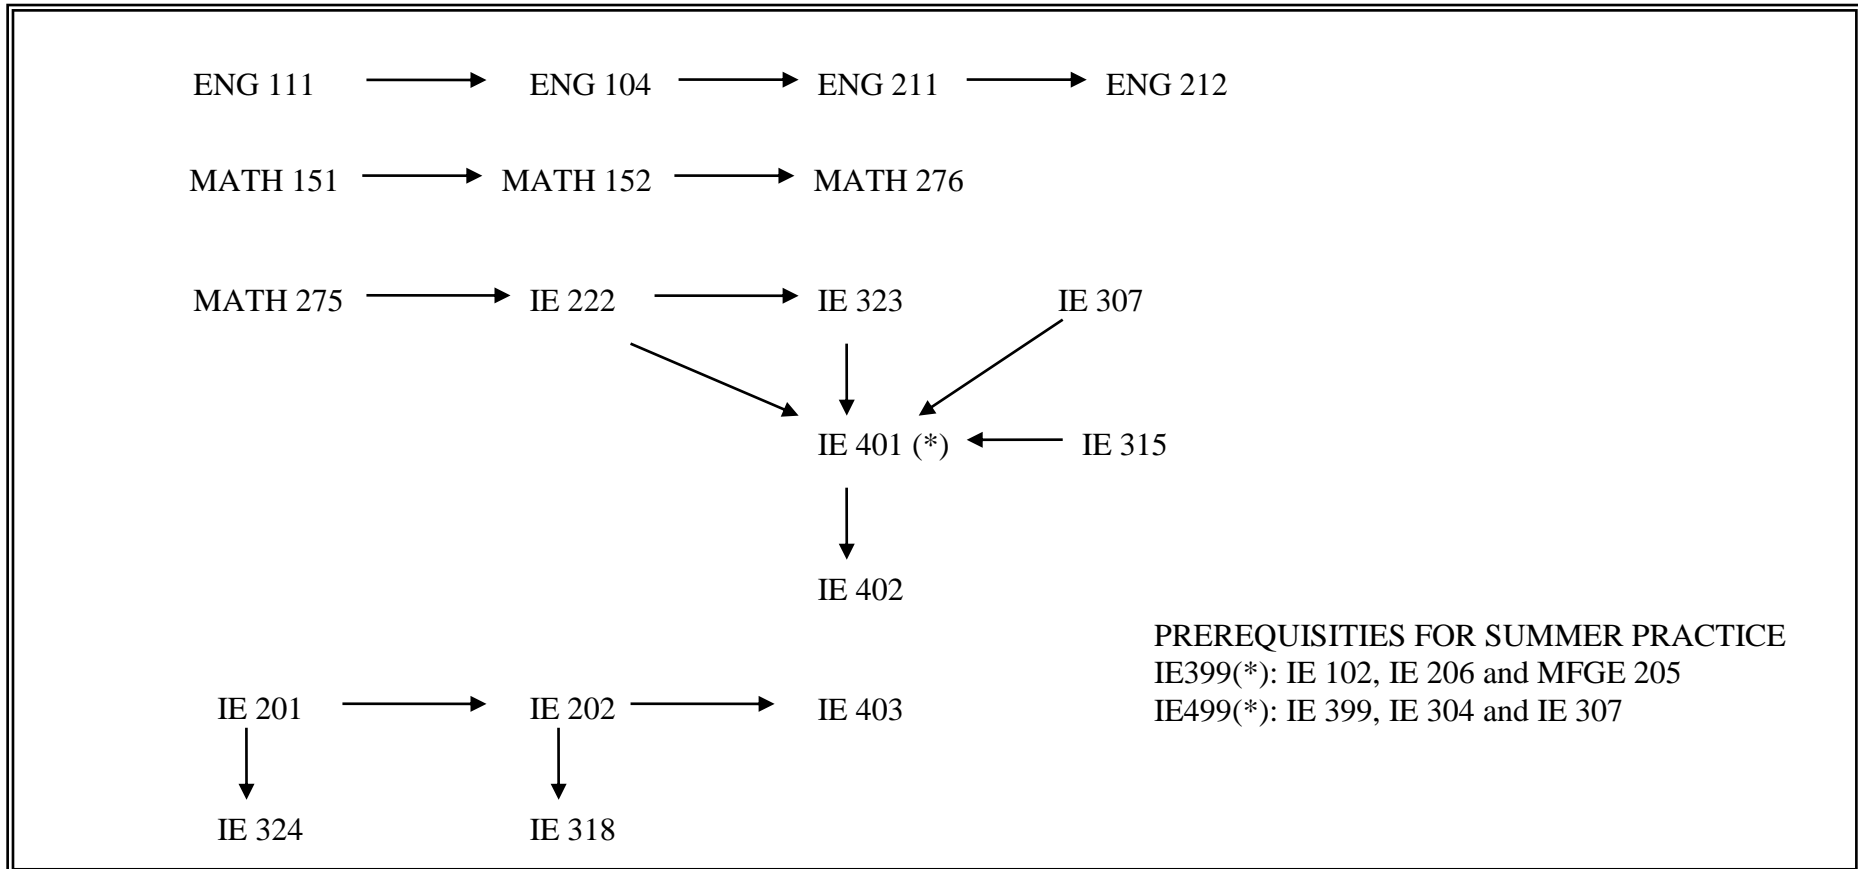

ATILIM UNIVERSITY  
 DEPARTMENT OF INDUSTRIAL ENGINEERING  
 UNDERGRADUATE PROGRAM  
 COURSE PREREQUISITIES  
 STARTING FROM (2012-2013)

(\*) Students should have registered to all prerequisite courses before taking this course. Students should register to co-requisite courses simultaneously, if that course is not already passed. A single unsatisfactory grade among the prerequisite course is allowable.

(\*\*) Dashed arrow represents a more relaxed prerequisite condition. Students should have registered to that prerequisite courses before, but an unsatisfactory grade is allowable.