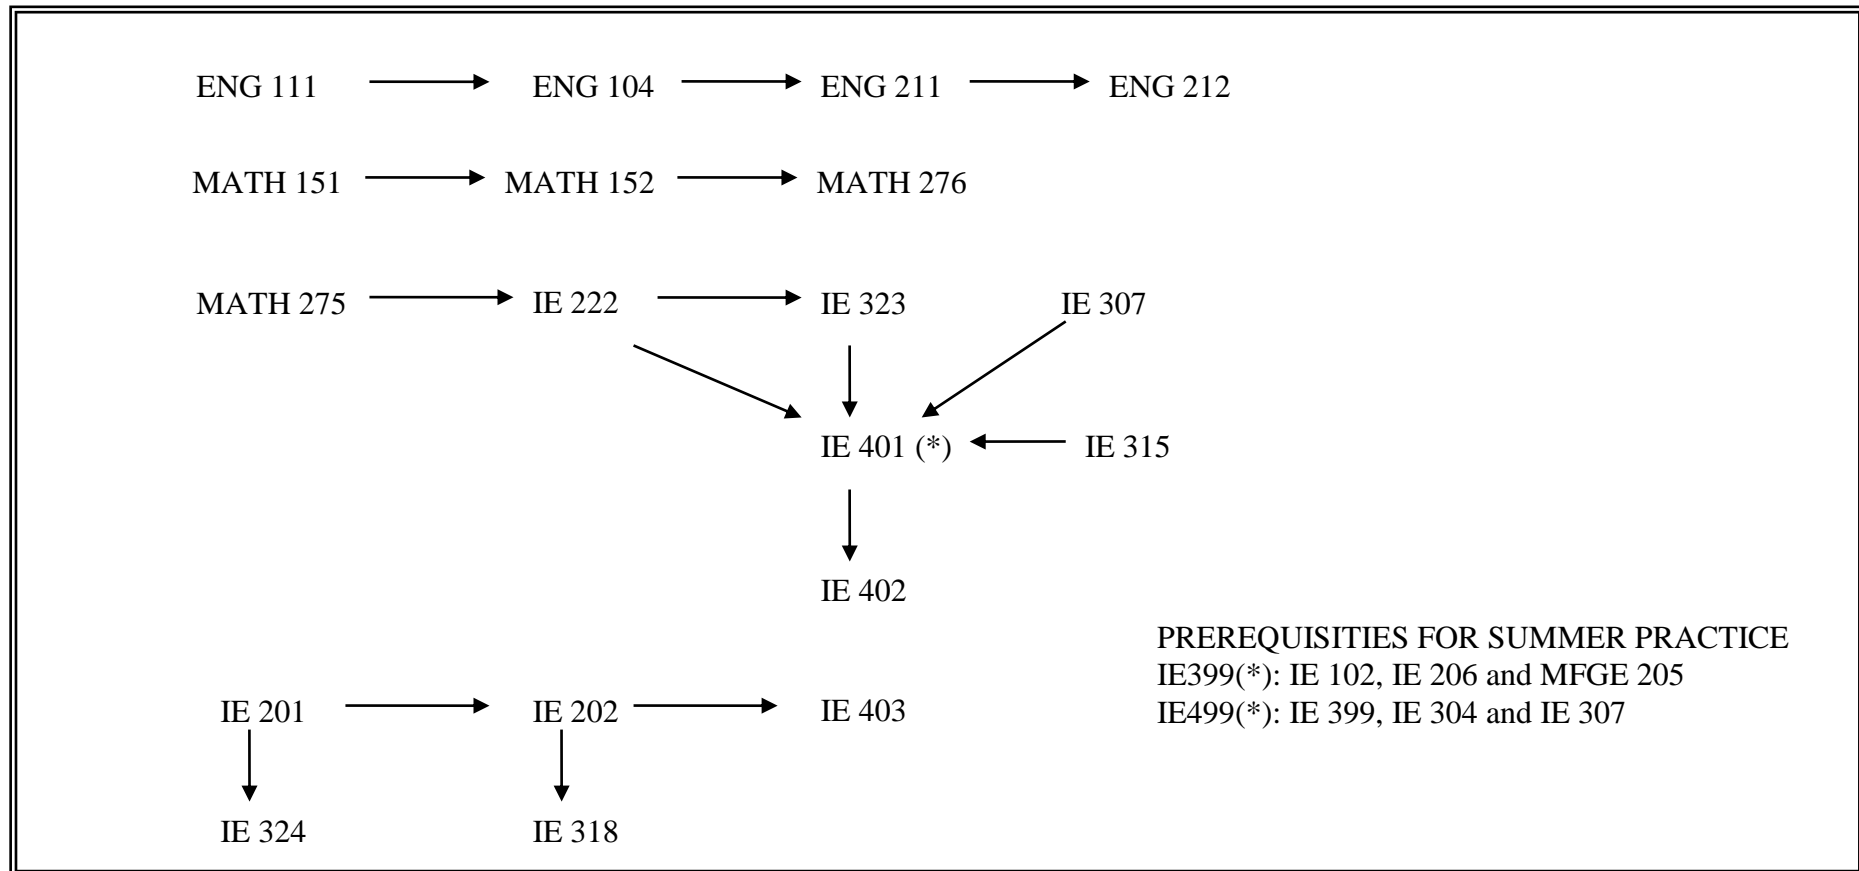

ATILIM UNIVERSITY
 DEPARTMENT OF INDUSTRIAL ENGINEERING
 UNDERGRADUATE PROGRAM
 COURSE PREREQUISITIES
 STARTING FROM (2012-2013)

(*) Students should have registered to all prerequisite courses before taking this course. Students should register to co-requisite courses simultaneously, if that course is not already passed. A single unsatisfactory grade among the prerequisite course is allowable.

(**) Dashed arrow represents a more relaxed prerequisite condition. Students should have registered to that prerequisite courses before, but an unsatisfactory grade is allowable.