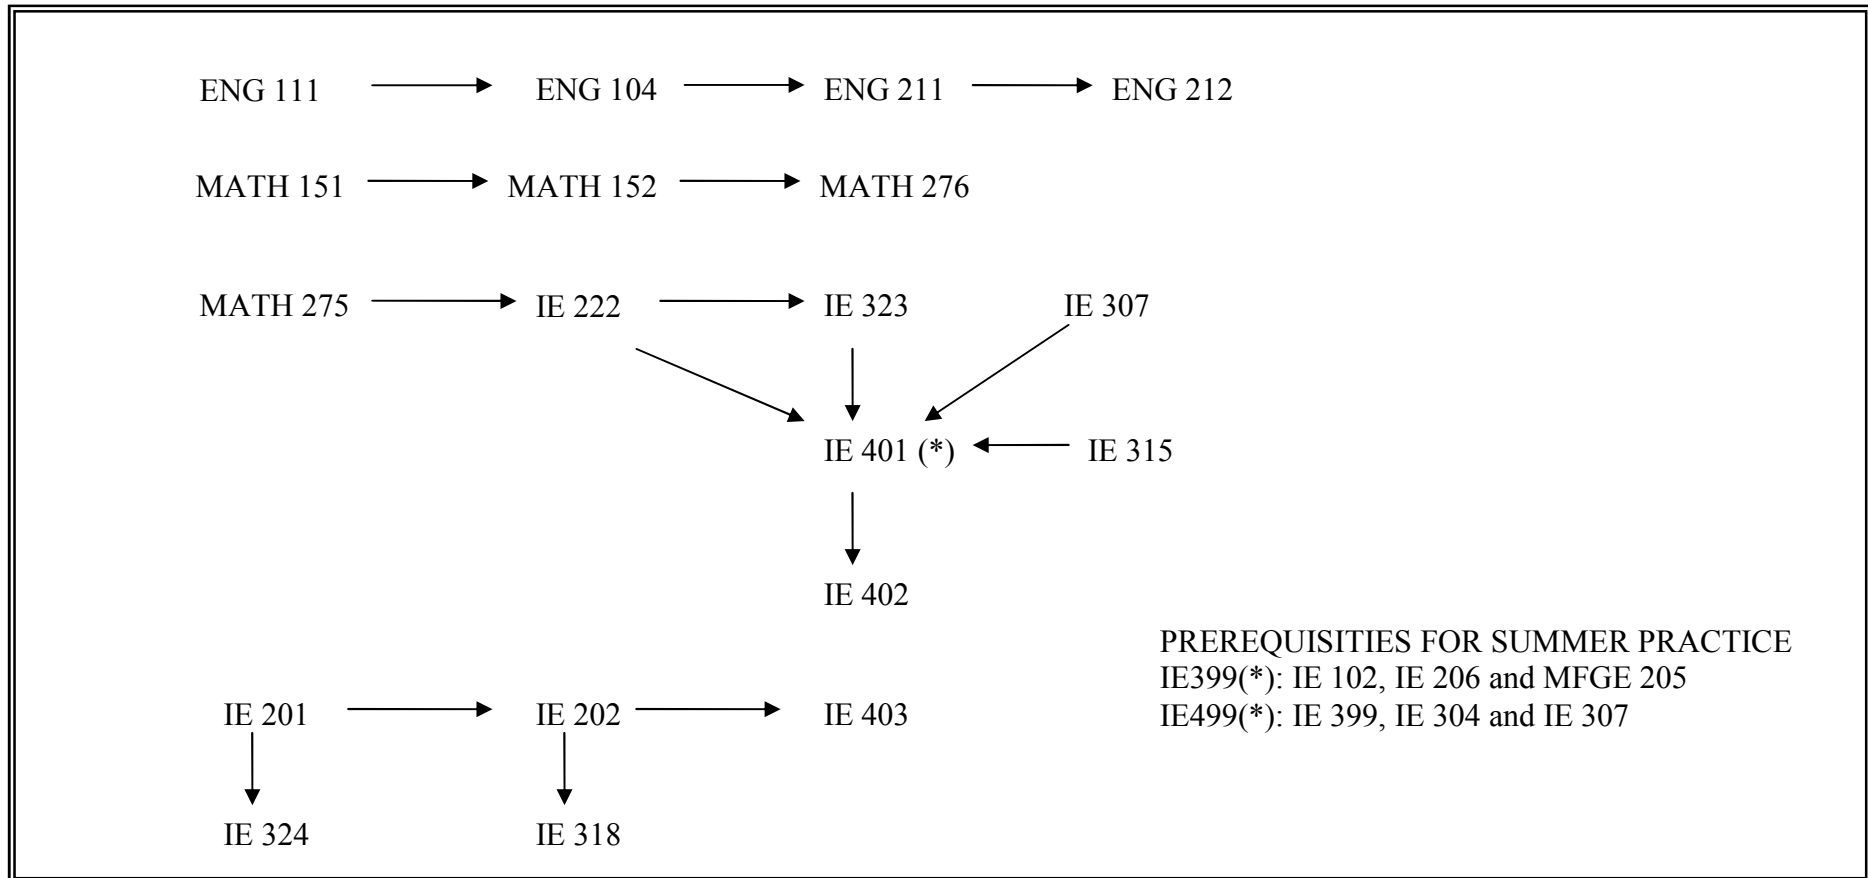

ATILIM UNIVERSITY
 DEPARTMENT OF INDUSTRIAL ENGINEERING
 UNDERGRADUATE PROGRAM
 COURSE PREREQUISITIES
 STARTING FROM (2012-2013)

(*) Students should have registered to all prerequisite courses before taking this course. Students should register to co-requisite courses simultaneously, if that course is not already passed. A single unsatisfactory grade among the prerequisite course is allowable.

(**) Dashed arrow represents a more relaxed prerequisite condition. Students should have registered to that prerequisite courses before, but an unsatisfactory grade is allowable.